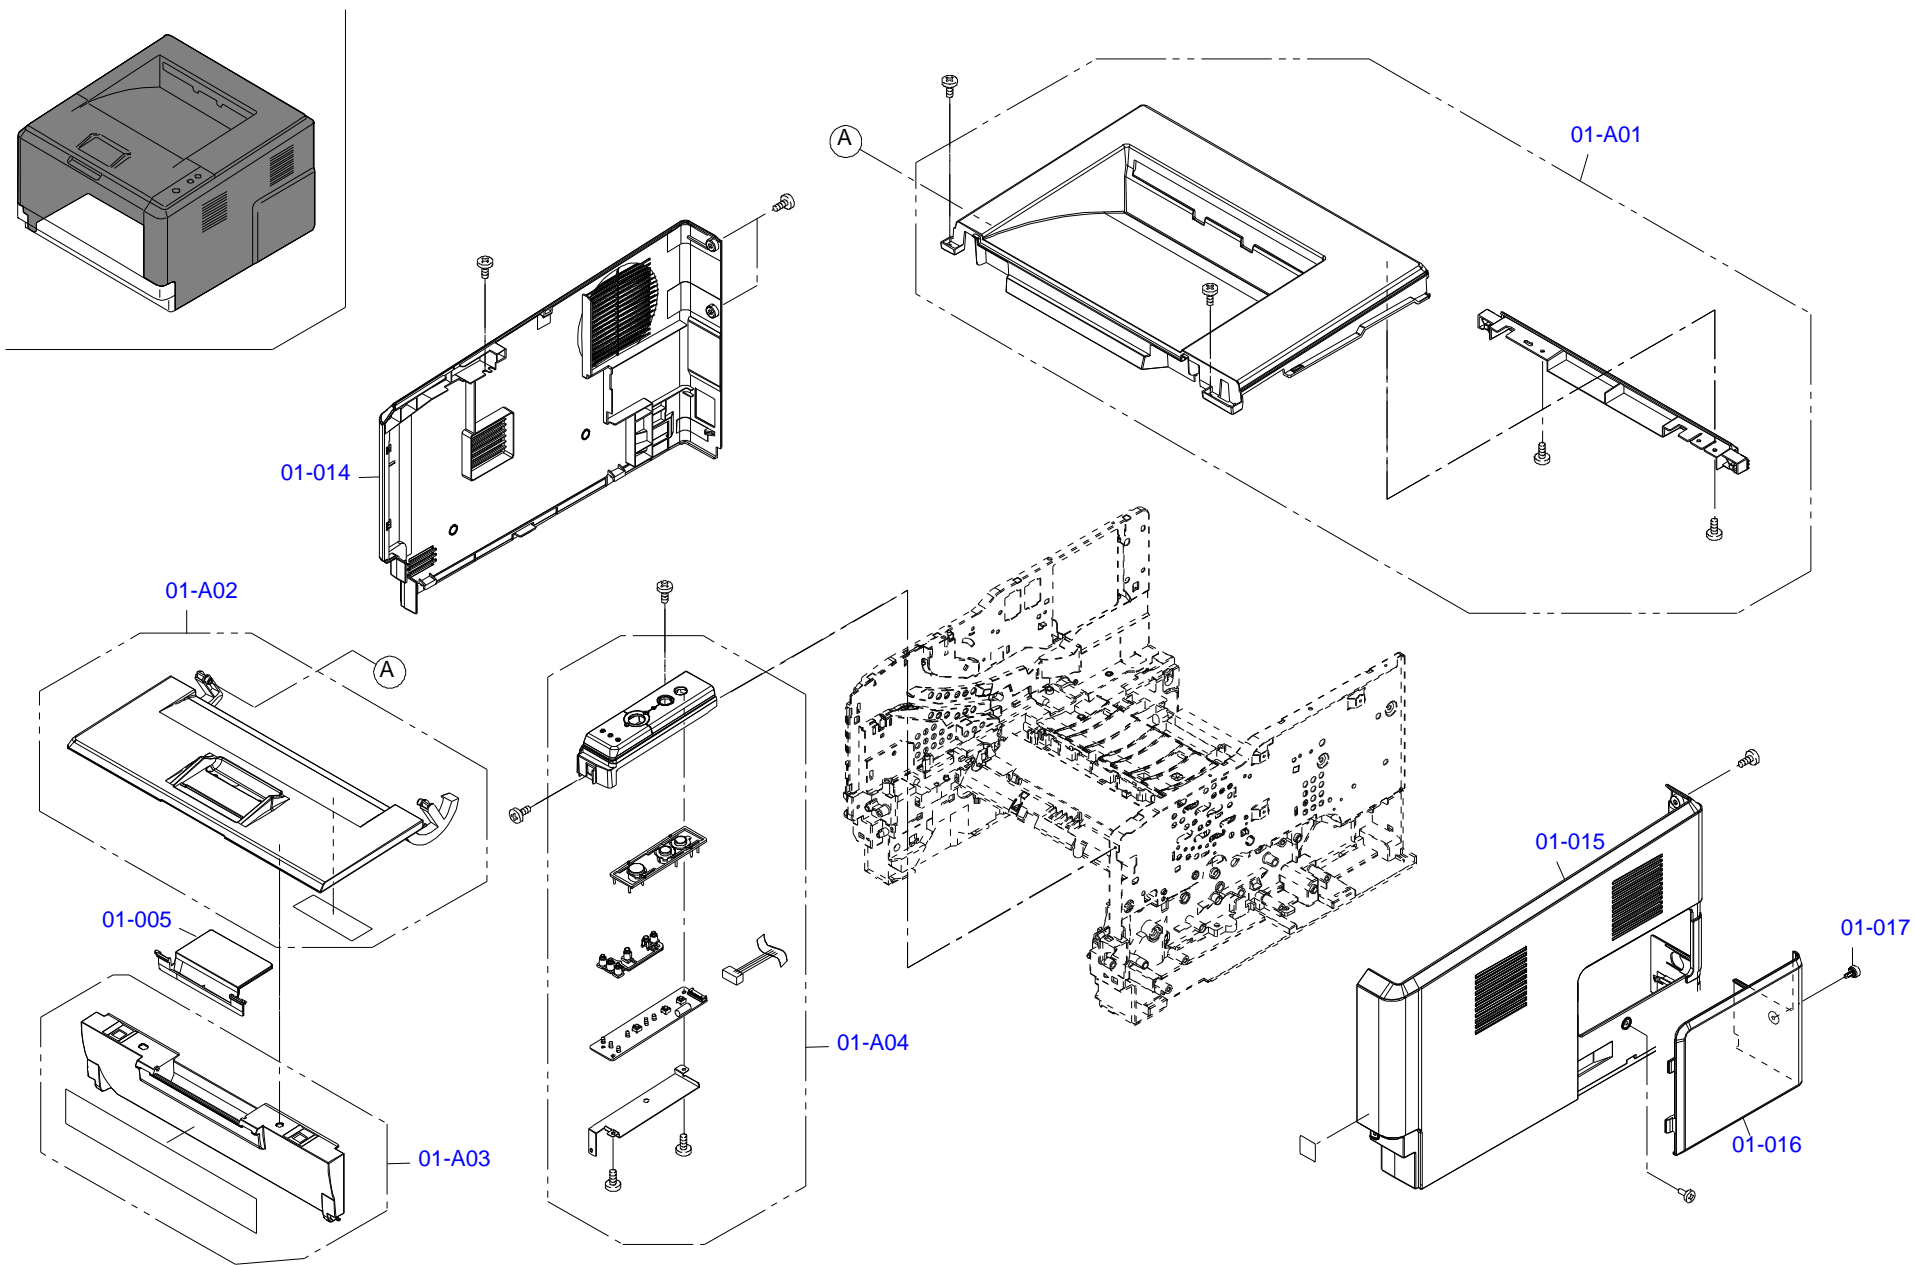

CA07-CASE-011

Only numbered Service Parts are available.

FOR EPSON AcuLaser M2000D/DN, EPSON AcuLaser M2010D/DN, LP-S300/LP-S300N NO.01 Rev.01 CA07