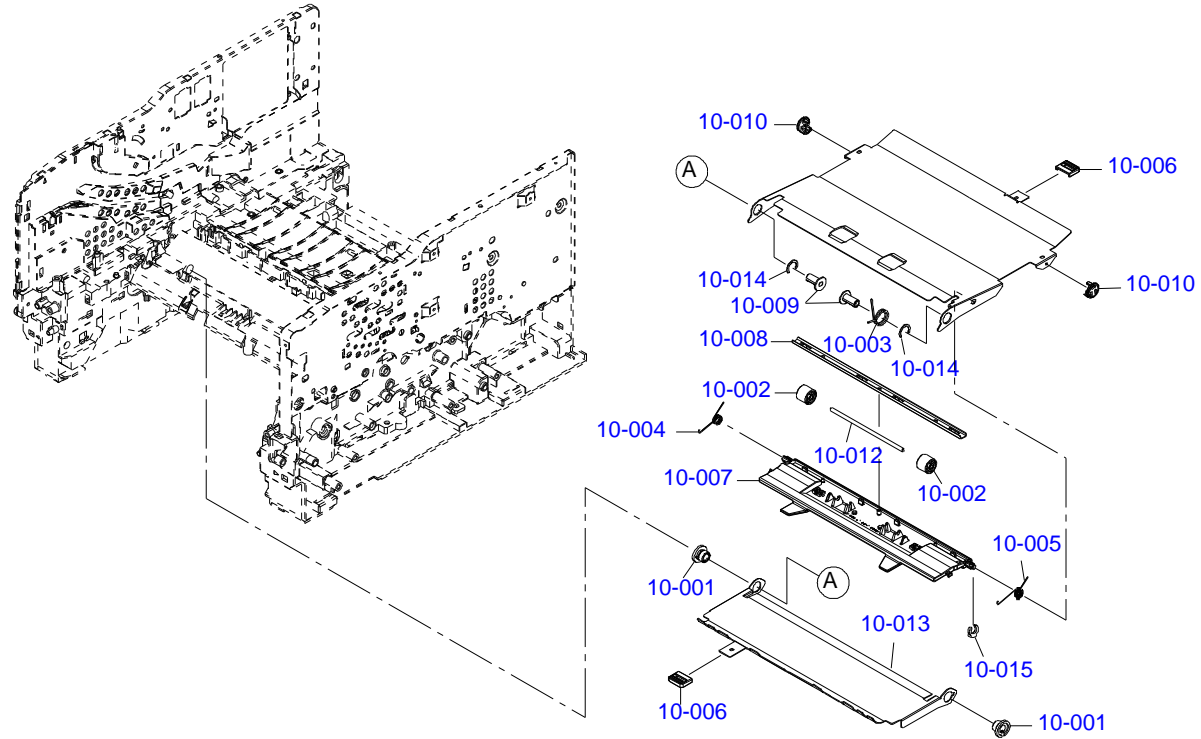

CA07-MECH-091

Only numbered Service Parts are available.

FOR EPSON AcuLaser M2000D/DN, EPSON AcuLaser M2010D/DN, LP-S300/LP-S300N NO.10 Rev.01 CA07