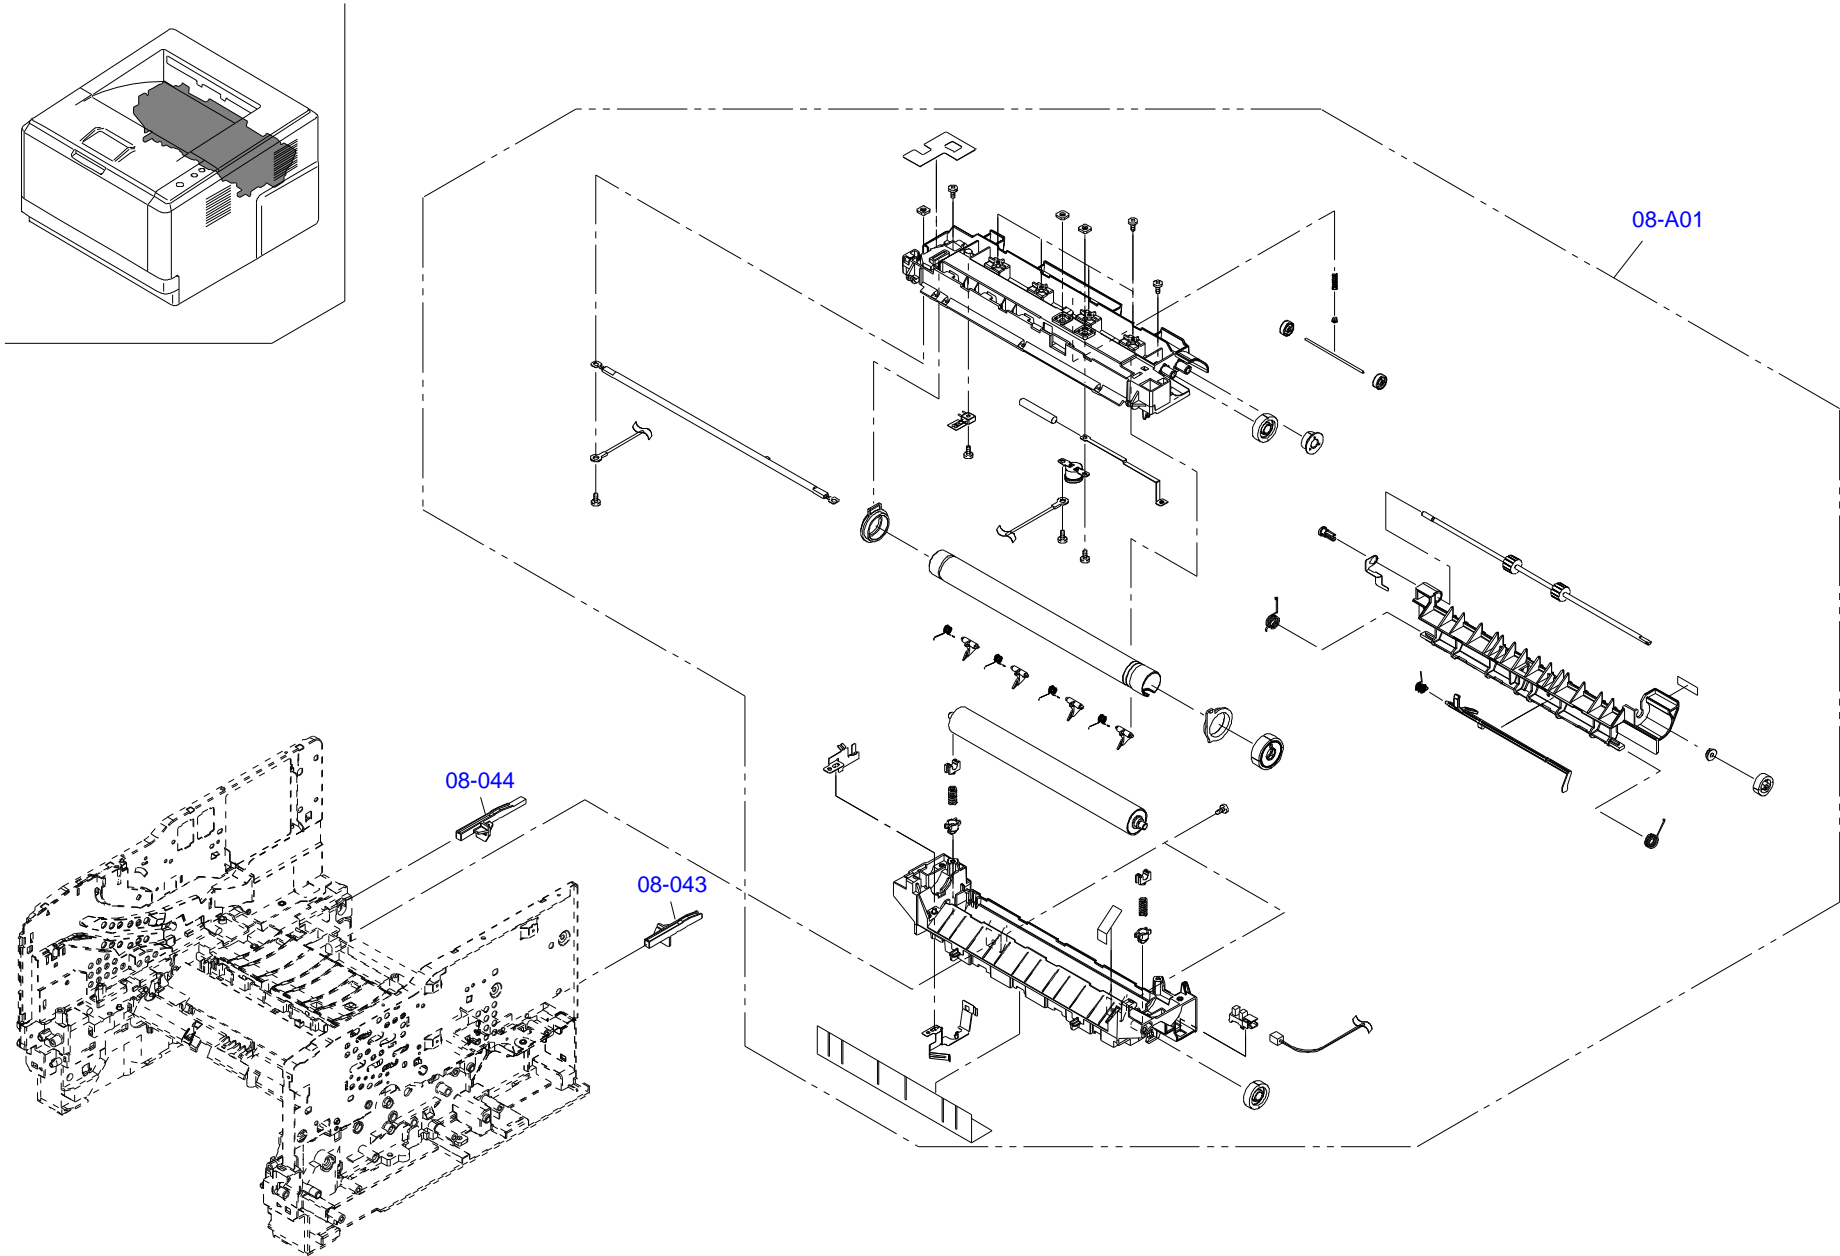

CA07-MECH-071

Only numbered Service Parts are available.

FOR EPSON AcuLaser M2000D/DN,EPSON AcuLaser M2010D/DN,LP-S300/LP-S300N NO.08 Rev.01 CA07